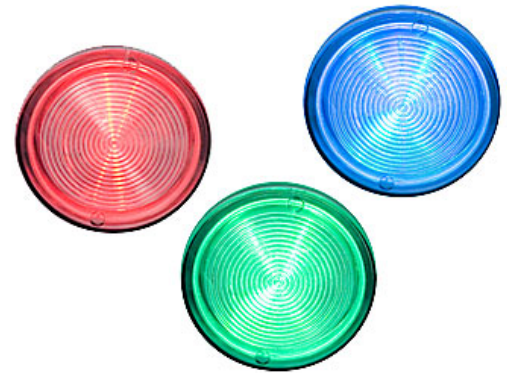

The KitchenBathStore

Walk in tub specialist

(877) 398-7711

Chromatherapy lighting

Price: $225

1. Color glow multi color bath lights
   - 5 dramatic lighting effects
2. LED's last over 100,000 hours

Benefits

The origin goes as far back as traditional medicine in India, China and Greece. It is a method of harmonization and natural well being. Each color corresponds to a vibration with its individual speed, wave length or rhythm. Its influence is as much physical, psychological or emotional and allows our vital energy to reach a level of self-heating.

RED: Stimulates circulatory system, promotes vitality and energy

ORANGE: Stimulates respiratory and nervous systems, anti-fatigue, benefits body and mind.

YELLOW: Energizes intellectual stimulation, fortifies and relaxes.

GREEN: Calms nervous system, fortifies and relaxes vision

TURQUOISE: Regenerates, calms sudden pain, relaxes intellect.

BLUE: Promotes peace and tranquility, opens conscious mind.

MAGENTA: Harmonizes emotions

**Chromatherapy lights can be added to all whirlpool tubs or
The Diamond Elite plus Walk in Tub**